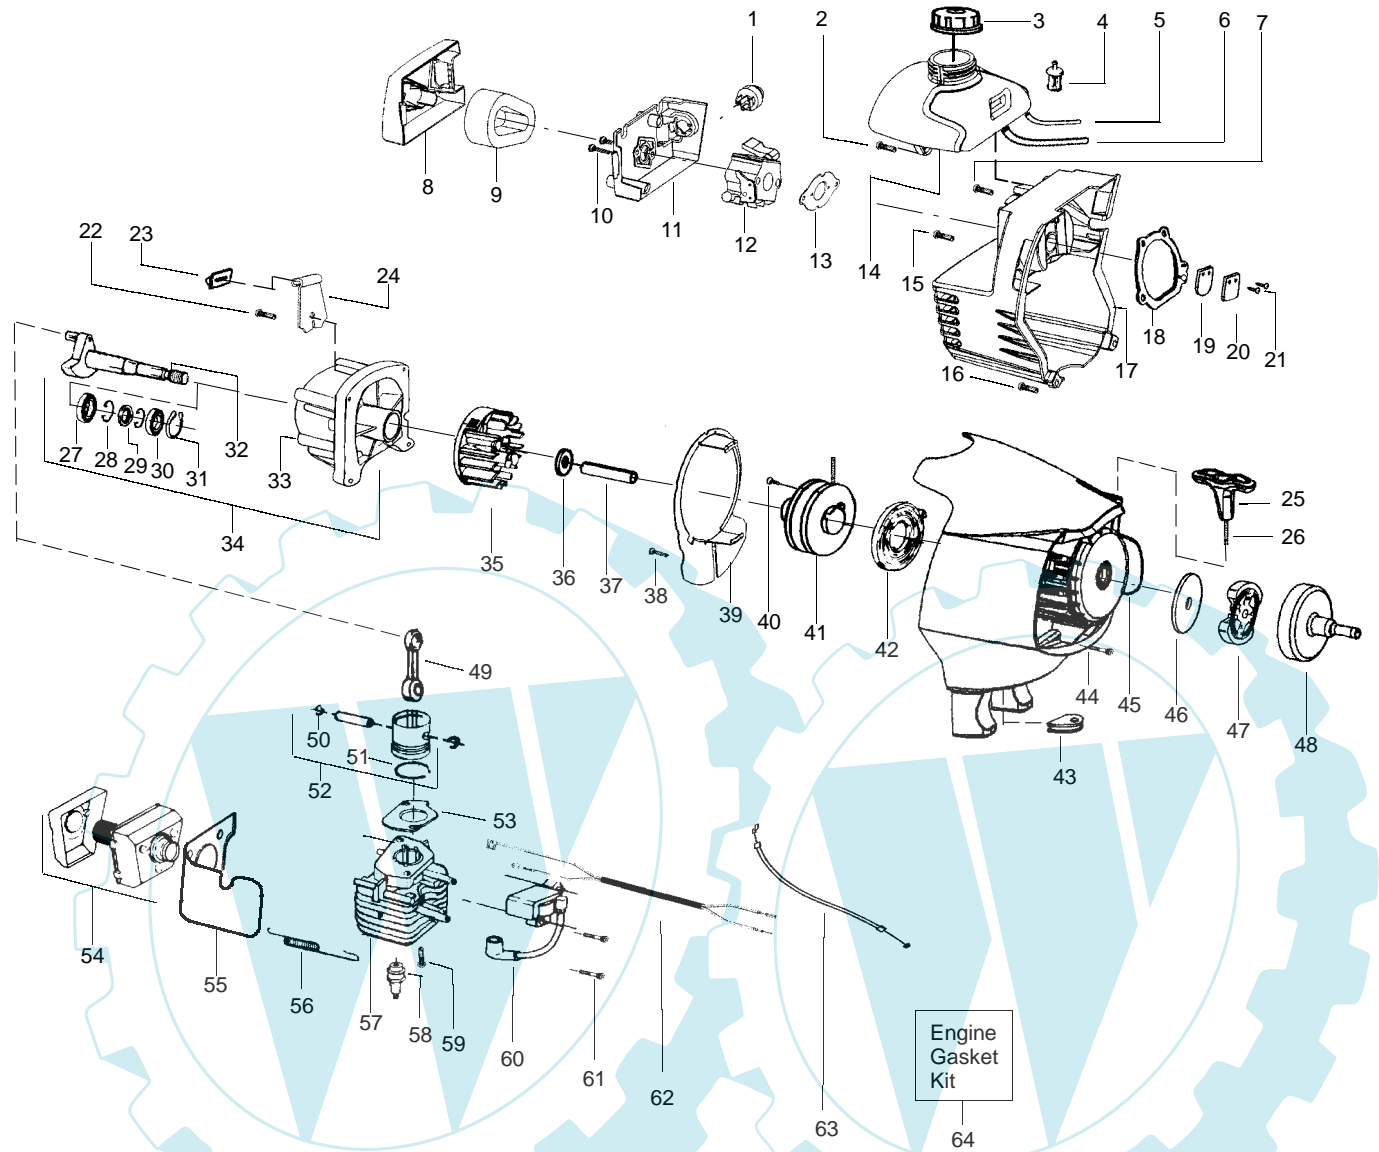

**⚠ WARNING**  
All repairs, adjustments and maintenance not described in the Operator's Manual must be performed by qualified service personnel.

Ref.	Part No.	Description	Ref.	Part No.	Description	Ref.	Part No.	Description
1.	530015805	Screw-alignment	20.	530095816	Washer	39.	530015820	Bolt
2.	530015886	Screw	21.	530016240	Washer-Belleville	40.	530016118	Wingnut
3.	530054837	Hsg.-Throttle (right)	22.	530015793	Nut-Flange			
4.	530071553	Hsg.-Throttle (left)	23.	530016371	Screw			
5.	530054943	Assy-Front Wire	24.	530016014	Screw			
6.	530055724	Assy-Front Wire (Upper)	25.	530071532	Assy.-Driveshaft			
7.	530071356	Kit-Switch	26.	530095938	Shaft-Flex Drive			
8.	530015770	Screw	27.	530055394	Clamp-Harness (lower)			
9.	530055392	Clamp-Harness (upper)	28.	530056236	Assy-Trigger			
10.	530015791	Screw	29.	530015886	Screw			
11.	530094572	Bracket-Handlebar	30.	530092085	Shoulder Strap			
12.	530096011	Assy.-Handlebar (incl. grip, decal)	31.	530053244	Assy.-Head TNG VI (incl. 32-35)			Not Shown
13.	530012207	Clamp-Handlebar	32.	530095772	Assy.-Hub/Arbor			
14.	530095812	Bracket-Shield	33.	530053241	Spring			
15.	530071585	Kit-Gearbox	34.	530401957	Retainer			
16.	530016312	Screw	35.	530071555	Kit-Spool TNG VI			
17.	530071531	Kit-Metal Shield	36.	530069779	Kit-Shield Assy. (incl. 37-40)			
18.	530095815	Dust cup	37.	530052285	Limiters-Line			
19.	530054865	Assy.-Weedblade	38.	530015805	Screw			
								Operator Manual (Scan) (Euro)
							530163115	Decal-Shaft Warning
							530056194	Decal-Handlebar
							530029064	Decal-Blade Direction

✓ = NEW PART NUMBER FOR THIS IPL

★ = REFER TO THE SERVICE REFERENCE INDICATED FOR MORE INFORMATION. (LOCATED AT END OF IPL)

PARTS LIST NO. <b>530088087</b>		<b>McCULLOCH. PARTS LIST</b>	MODEL(s) <b>Trim Mac 323S</b>
DATE <b>11/06/02</b>	Replaces 530088087 - 8/15/02		<b>Note:</b> Illustration may differ from actual model due to design changes