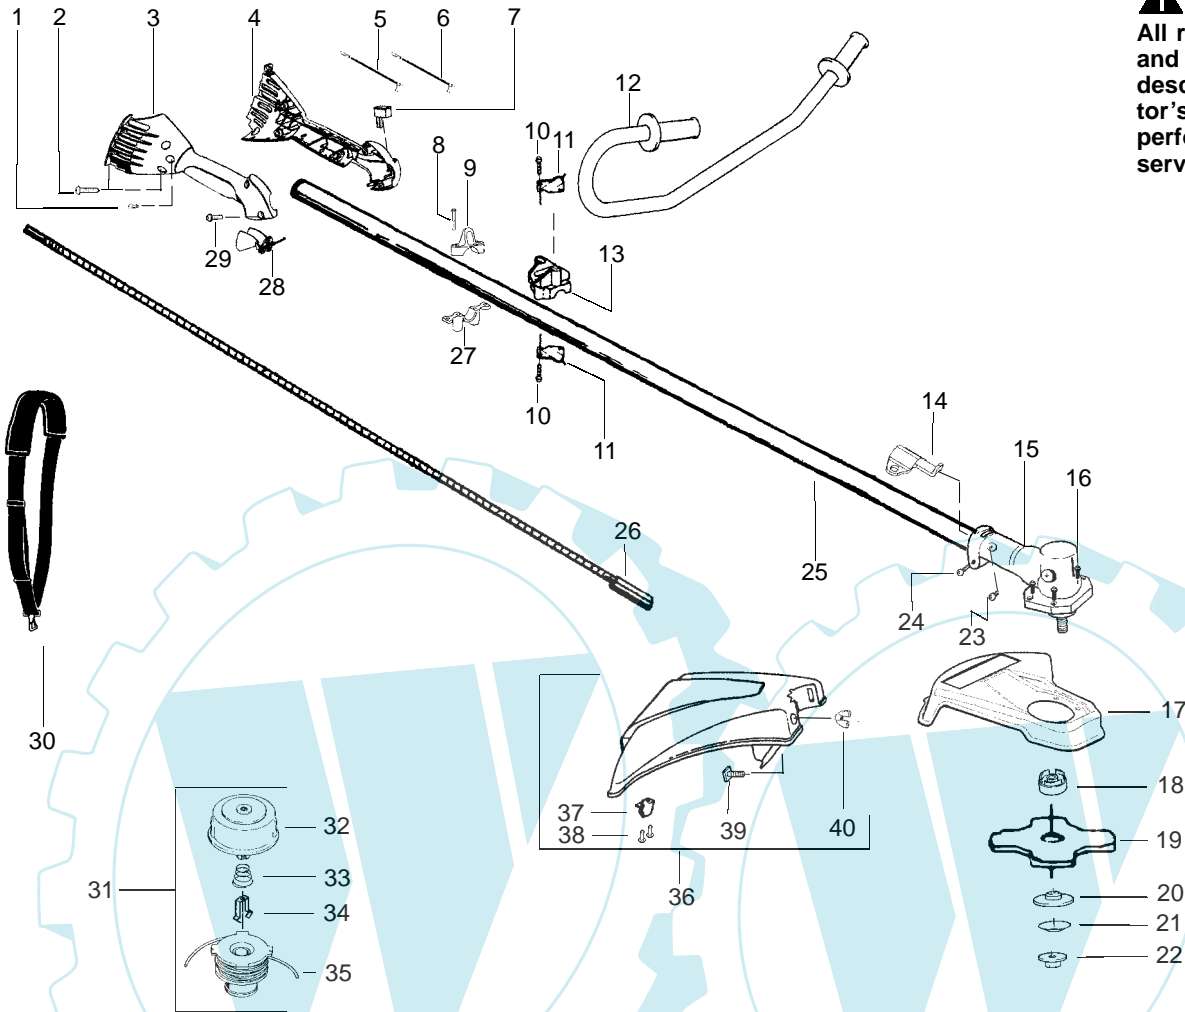

**⚠ WARNING**  
All repairs, adjustments and maintenance not described in the Operator's Manual must be performed by qualified service personnel.

Ref.	Part No.	Description	Ref.	Part No.	Description	Ref.	Part No.	Description
1.	530015805	Screw-alignment	20.	530095816	Washer	39.	530015820	Bolt
2.	530015886	Screw	21.	530016240	Washer-Belleville	40.	530016118	Wingnut
3.	530054837	Hsg.-Throttle (right)	22.	530015793	Nut-Flange			
4.	530071553	Hsg.-Throttle (left)	23.	530016371	Screw			
5.	530054943	Assy-Front Wire	24.	530016014	Screw			
6.	530055724	Assy-Front Wire (Upper)	25.	530071532	Assy.-Driveshaft			
7.	530071356	Kit-Switch	26.	530095938	Shaft-Flex Drive			
8.	530015770	Screw	27.	530055394	Clamp-Harness (lower)			
9.	530055392	Clamp-Harness (upper)	28.	530056236	Assy-Trigger			
10.	530015791	Screw	29.	530015886	Screw			
11.	530094572	Bracket-Handlebar	30.	530092085	Shoulder Strap			
12.	530096011	Assy.-Handlebar (incl. grip, decal)	31.	530053244	Assy.-Head TNG VI (incl. 32-35)			Not Shown
13.	530012207	Clamp-Handlebar	32.	530095772	Assy.-Hub/Arbor			
14.	530095812	Bracket-Shield	33.	530053241	Spring			
15.	530071585	Kit-Gearbox	34.	530401957	Retainer			
16.	530016312	Screw	35.	530071555	Kit-Spool TNG VI			
17.	530071531	Kit-Metal Shield	36.	530069779	Kit-Shield Assy. (incl. 37-40)			
18.	530095815	Dust cup	37.	530052285	Limiters-Line			
19.	530054865	Assy.-Weedblade	38.	530015805	Screw			
								Operator Manual (Scan) (Euro)
							530163115	Decal-Shaft Warning
							530056194	Decal-Handlebar
							530029064	Decal-Blade Direction

✓ = NEW PART NUMBER FOR THIS IPL

★ = REFER TO THE SERVICE REFERENCE INDICATED FOR MORE INFORMATION. (LOCATED AT END OF IPL)

PARTS LIST NO. <b>530088087</b>		<b>McCULLOCH. PARTS LIST</b>	MODEL(s) <b>Trim Mac 323S</b>
DATE <b>11/06/02</b>	Replaces 530088087 - 8/15/02		<b>Note:</b> Illustration may differ from actual model due to design changes