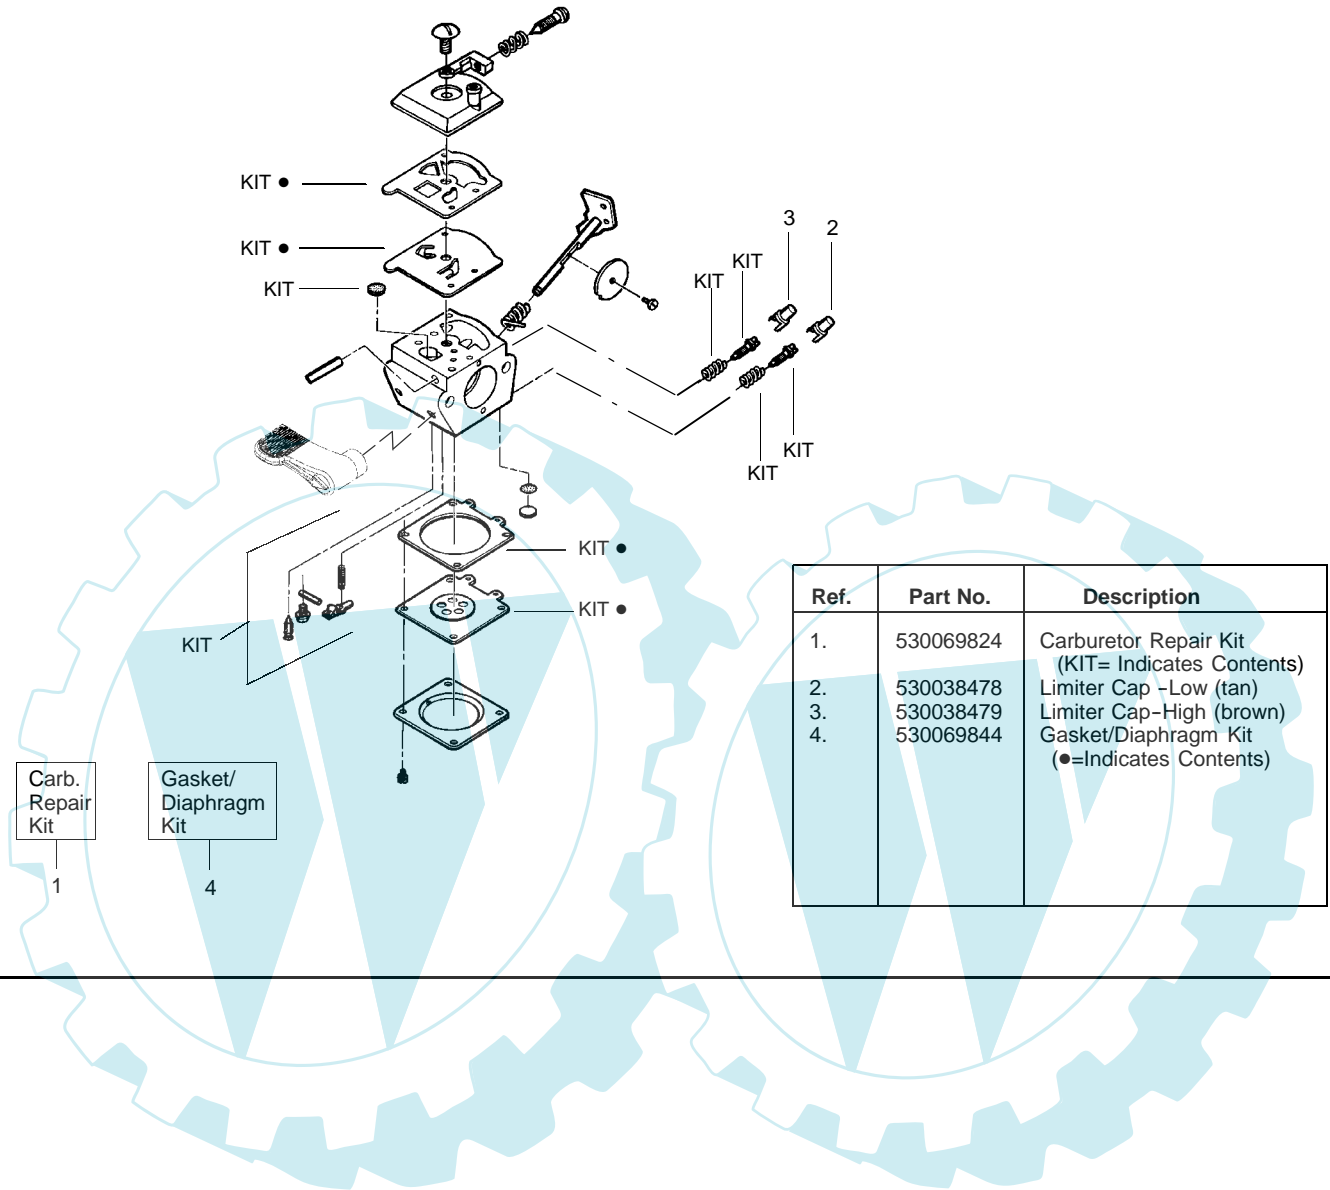

PARTS LIST NO. 530088087		McCULLOCH PARTS LIST	MODEL(s) Trim Mac 323S	
DATE 11/06/02	Replaces 530088087 - 8/15/02		NOTE: Illustration may differ from actual model due to design changes	PAGE NO. 3

Kit - Carburetor Assembly No. 530071565 - WT619

Ref.	Part No.	Description
1.	530069824	Carburetor Repair Kit (KIT= Indicates Contents)
2.	530038478	Limiter Cap -Low (tan)
3.	530038479	Limiter Cap-High (brown)
4.	530069844	Gasket/Diaphragm Kit (●=Indicates Contents)

✓ = NEW PART NUMBER FOR THIS IPL ★ = REFER TO THE SERVICE REFERENCE INDICATED FOR MORE INFORMATION. (LOCATED AT END OF IPL)
● = THESE PARTS ARE ILLUSTRATED FOR CLARITY. ORDER COMPLETE ASSEMBLY.